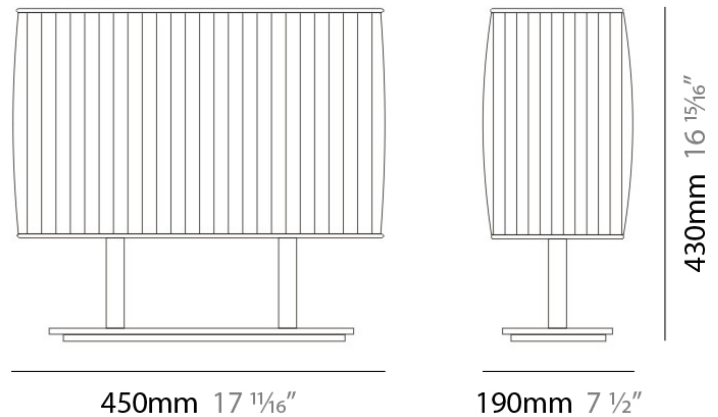

BLISSY PORTABLE

D84053

GENERAL

Series: Blissy
Brand: Panzeri
Division: Design
Mounting Type: Portable
Mounting Location: Table
Subcategory: Table

PHYSICAL

Shape: Rectangle
Length (mm): 450
Length (in): 17 ³/₄
Width (mm): 190
Width (in): 7 ¹/₂
Height (mm): 430
Height (in): 17
Light Distribution: Omnidirectional
Weight (kg): 4.09
Weight (lbs): 9
Diffuser: Ivory Pleated Fabric Shade
Fixture Material: Metal / Cotton

ELECTRICAL

Number of Lamps: 1
Lamp Type: LED Retrofit
Lamp Shape: A19
Bulb Included: Bulb Not Included
Total Output Wattage (W): 15
Max. Wattage Per Lamp (W): 15
Lamp Base: E26
Input Voltage (V): 120

LED

OPTICAL

RATINGS AND CERTIFICATIONS

Certified By: CSA Certified to UL and CSA Standards
IP rating: IP20