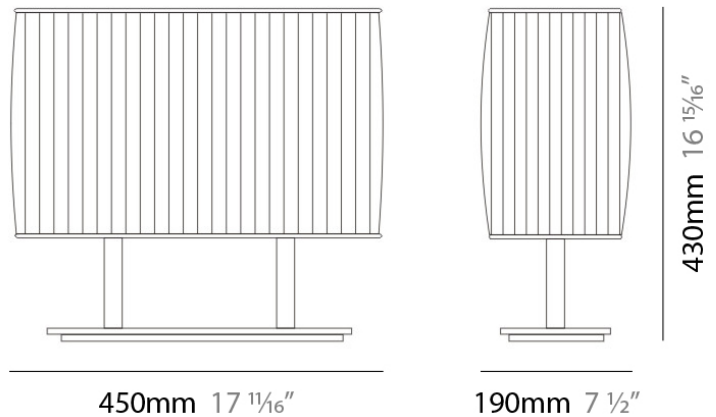

PROJECT
TYPE
NOTES
QUANTITY
DATE

BLISSY PORTABLE

D84052

GENERAL

Series: Blissy
Brand: Panzeri
Division: Design
Mounting Type: Portable
Mounting Location: Table
Subcategory: Table

PHYSICAL

Shape: Rectangle
Length (mm): 450
Length (in): 17 3/4
Width (mm): 190
Width (in): 7 1/2
Height (mm): 430
Height (in): 17
Light Distribution: Omnidirectional
Weight (kg): 4.09
Weight (lbs): 9
Diffuser: Ivory Pleated Fabric Shade
Fixture Finish: Metallic Gray
Fixture Material: Metal / Cotton

ELECTRICAL

Number of Lamps: 1
Lamp Type: LED Retrofit
Lamp Shape: A19
Bulb Included: Bulb Not Included
Total Output Wattage (W): 8
Max. Wattage Per Lamp (W): 8
Lamp Base: E26
Input Voltage (V): 120
Upon Request: 277Vac / GU24

LED

OPTICAL

RATINGS AND CERTIFICATIONS

Certified By: CSA Certified to UL and CSA Standards
IP rating: IP20